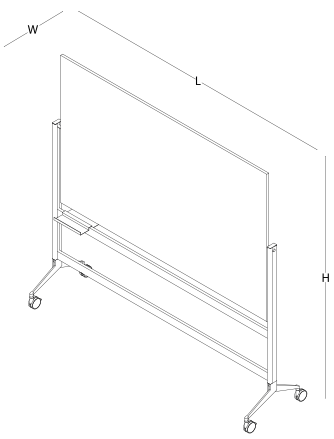

white board

size chart

rectangular meeting desk
L 140 / 160

H 73
W 70

V shaped meeting desk
L 160

quarter rounded meeting desk
W 70 L 184

H 73

half circled meeting desk
W 185 L 140

trolley
W 50 L 82 H 100

projector vehicle
W 56 L 50 H 85

lectern
W 57 L 70 H 116

white board
W 57 L 160 / 180 H 180

color options - desk - lectern

melamine (top)

white

grey