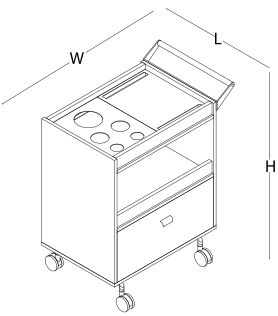

white board

size chart

rectangular meeting desk
L 140 / 160

H 73
W 70

V shaped meeting desk
L 160

quarter rounded meeting desk
W 70 L 184

H 73

half circled meeting desk
W 185 L 140

trolley
W 50 L 82 H 100

projector vehicle
W 56 L 50 H 85

lectern
W 57 L 70 H 116

white board
W 57 L 160 / 180 H 180

color options - desk - lectern

melamine (top)

white

grey