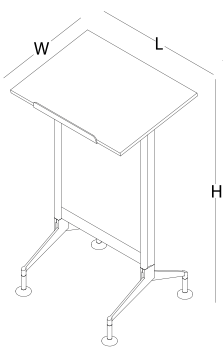

white board

size chart

rectangular meeting desk
L 140 / 160

H 73
W 70

V shaped meeting desk
L 160

quarter rounded meeting desk
W 70 L 184

H 73

half circled meeting desk
W 185 L 140

trolley
W 50 L 82 H 100

projector vehicle
W 56 L 50 H 85

lectern
W 57 L 70 H 116

white board
W 57 L 160 / 180 H 180

color options - desk - lectern

melamine (top)

white

grey