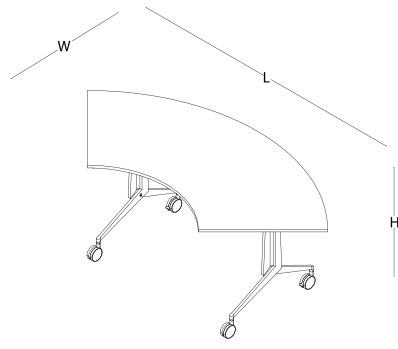

white board

size chart

rectangular meeting desk
L 140 / 160

H 73
W 70

V shaped meeting desk
L 160

quarter rounded meeting desk
W 70 L 184

H 73

half circled meeting desk
W 185 L 140

trolley
W 50 L 82 H 100

projector vehicle
W 56 L 50 H 85

lectern
W 57 L 70 H 116

white board
W 57 L 160 / 180 H 180

color options - desk - lectern

melamine (top)

white

grey