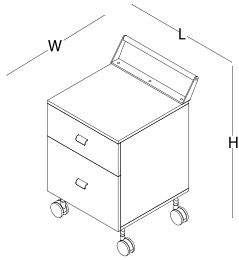

white board

size chart

rectangular meeting desk
L 140 / 160

H 73
W 70

V shaped meeting desk
L 160

quarter rounded meeting desk
W 70 L 184

H 73

half circled meeting desk
W 185 L 140

trolley
W 50 L 82 H 100

projector vehicle
W 56 L 50 H 85

lectern
W 57 L 70 H 116

white board
W 57 L 160 / 180 H 180

color options - desk - lectern

melamine (top)

white

grey