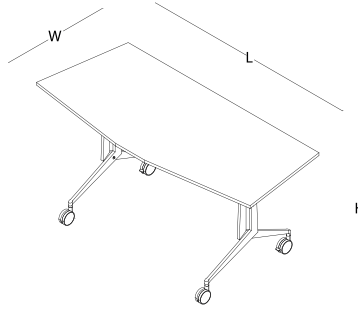

white board

size chart

rectangular meeting desk
L 140 / 160

H 73
W 70

V shaped meeting desk
L 160

quarter rounded meeting desk
W 70 L 184

H 73

half circled meeting desk
W 185 L 140

trolley
W 50 L 82 H 100

projector vehicle
W 56 L 50 H 85

lectern
W 57 L 70 H 116

white board
W 57 L 160 / 180 H 180

color options - desk - lectern

melamine (top)

white

grey