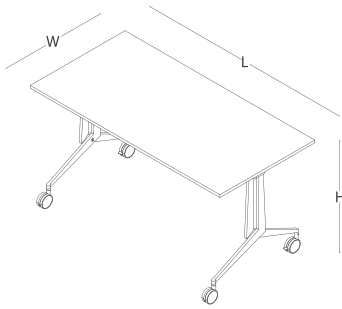

product family _____

rectangular meeting desk

V shaped meeting desk

quarter rounded meeting desk

half circled meeting desk

trolley

projector vehicle

lectern

white board

size chart

rectangular meeting desk
L 140 / 160

H 73
W 70

V shaped meeting desk
L 160

quarter rounded meeting desk
W 70 L 184

H 73

half circled meeting desk
W 185 L 140

trolley
W 50 L 82 H 100

projector vehicle
W 56 L 50 H 85

lectern
W 57 L 70 H 116

white board
W 57 L 160 / 180 H 180

color options - desk - lectern

melamine (top)

white

grey