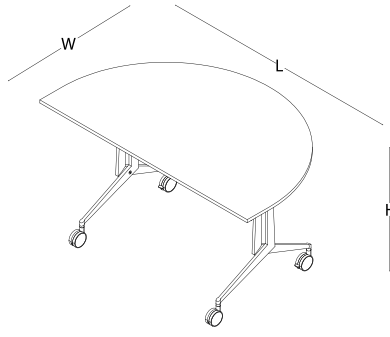

white board

size chart

rectangular meeting desk
L 140 / 160

H 73
W 70

V shaped meeting desk
L 160

quarter rounded meeting desk
W 70 L 184

H 73

half circled meeting desk
W 185 L 140

trolley
W 50 L 82 H 100

projector vehicle
W 56 L 50 H 85

lectern
W 57 L 70 H 116

white board
W 57 L 160 / 180 H 180

color options - desk - lectern

melamine (top)

white

grey